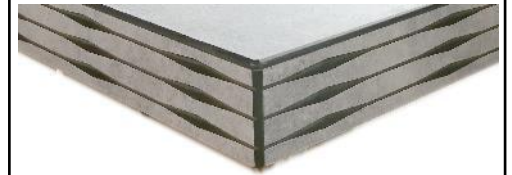

Black body (cut section) on all color variants.

Available on request integral white, with white body in section.

For minimum lots of 7 sp.m. a wide range of extra colors is available.

BASE
MODEL

STRIPED
MODEL

RHOMBUSES
MODEL

HERRINGBONE
MODEL

LAYERED TOP

THICKNESS: 10 mm

BAND EDGES- TOTAL HEIGHT mm 55

ANTRACITE
FA0978

BEOLA 1455

BIANCO
FA0401